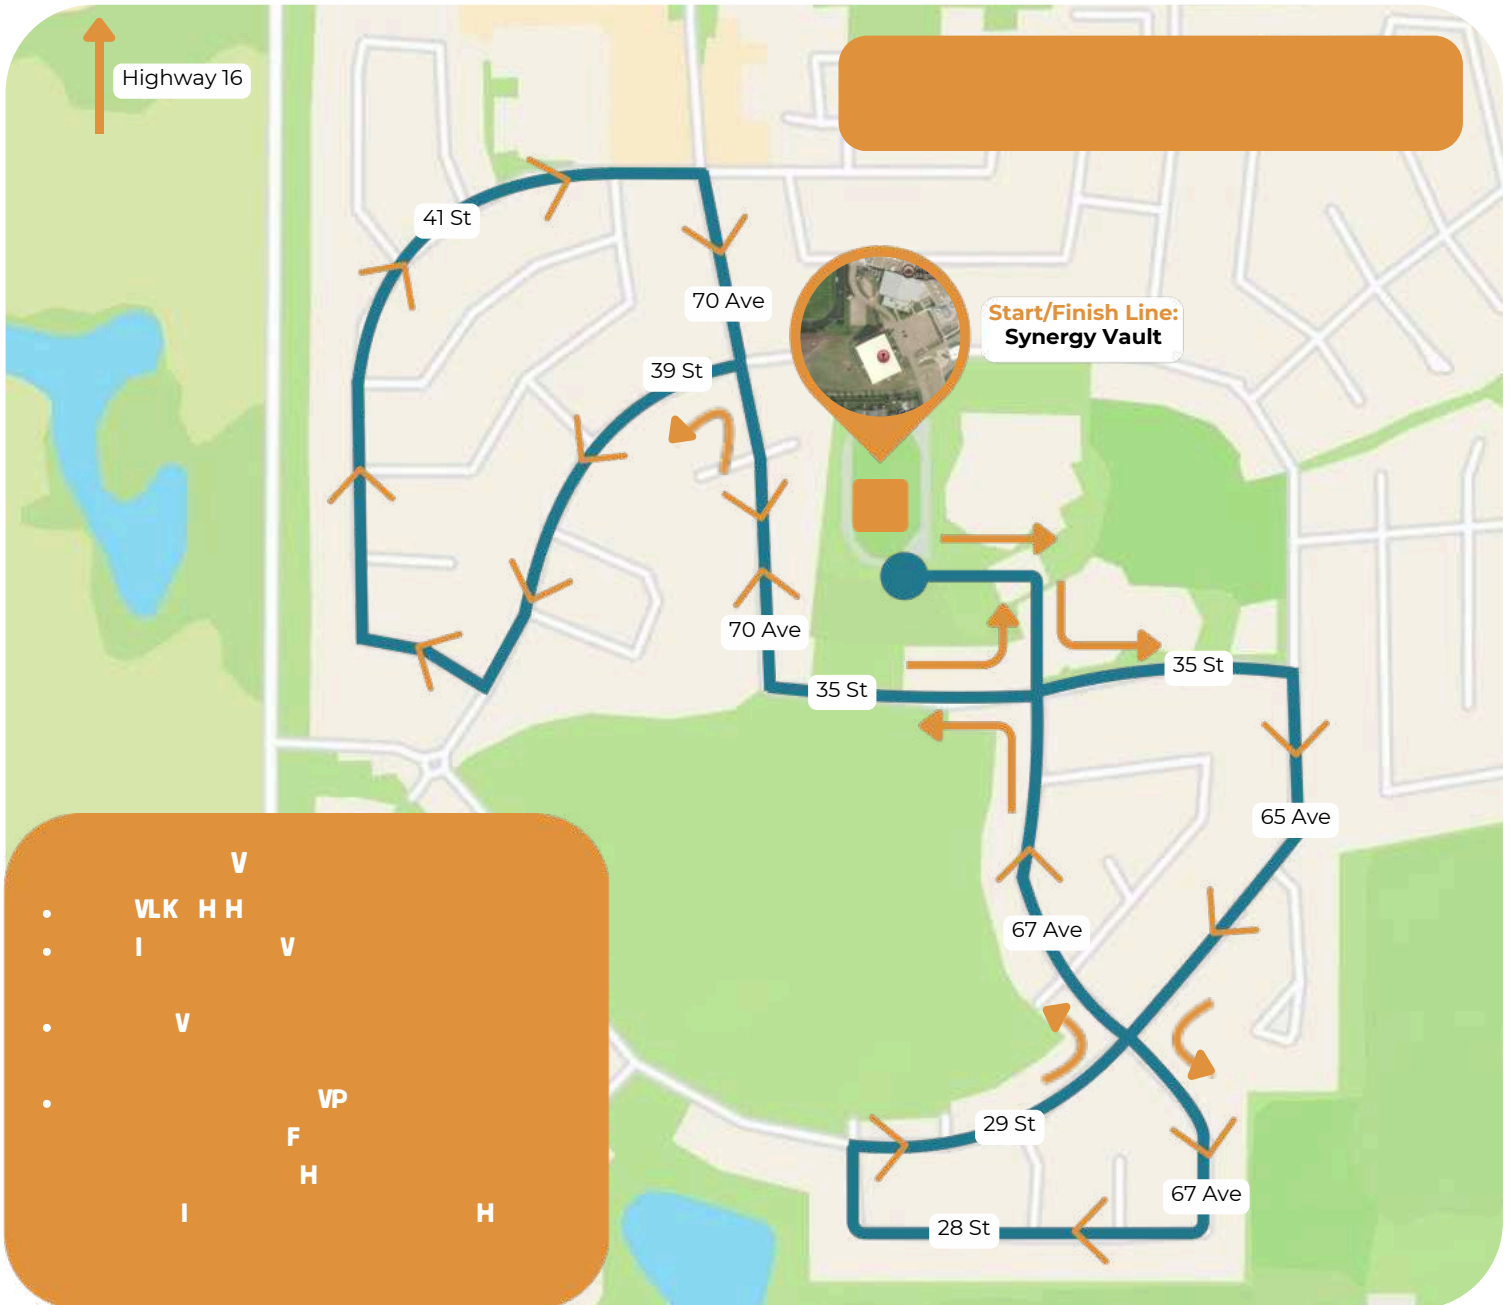

SUNRISE RUN

NUT